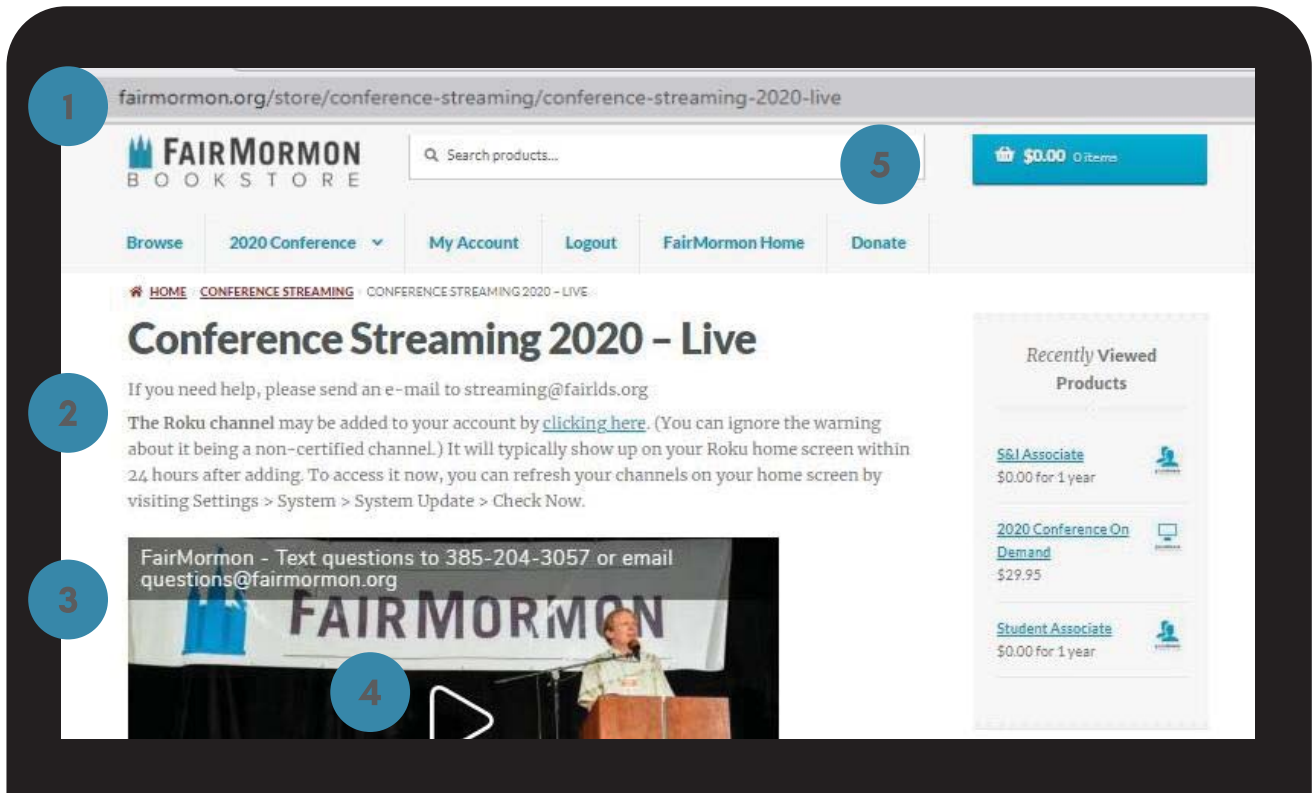

HOW TO WATCH THE CONFERENCE

1 The conference will be streamed from <https://www.fairmormon.org/store/conference-streaming/conference-streaming-2020-live> If you aren't already logged in, you'll be prompted to do so